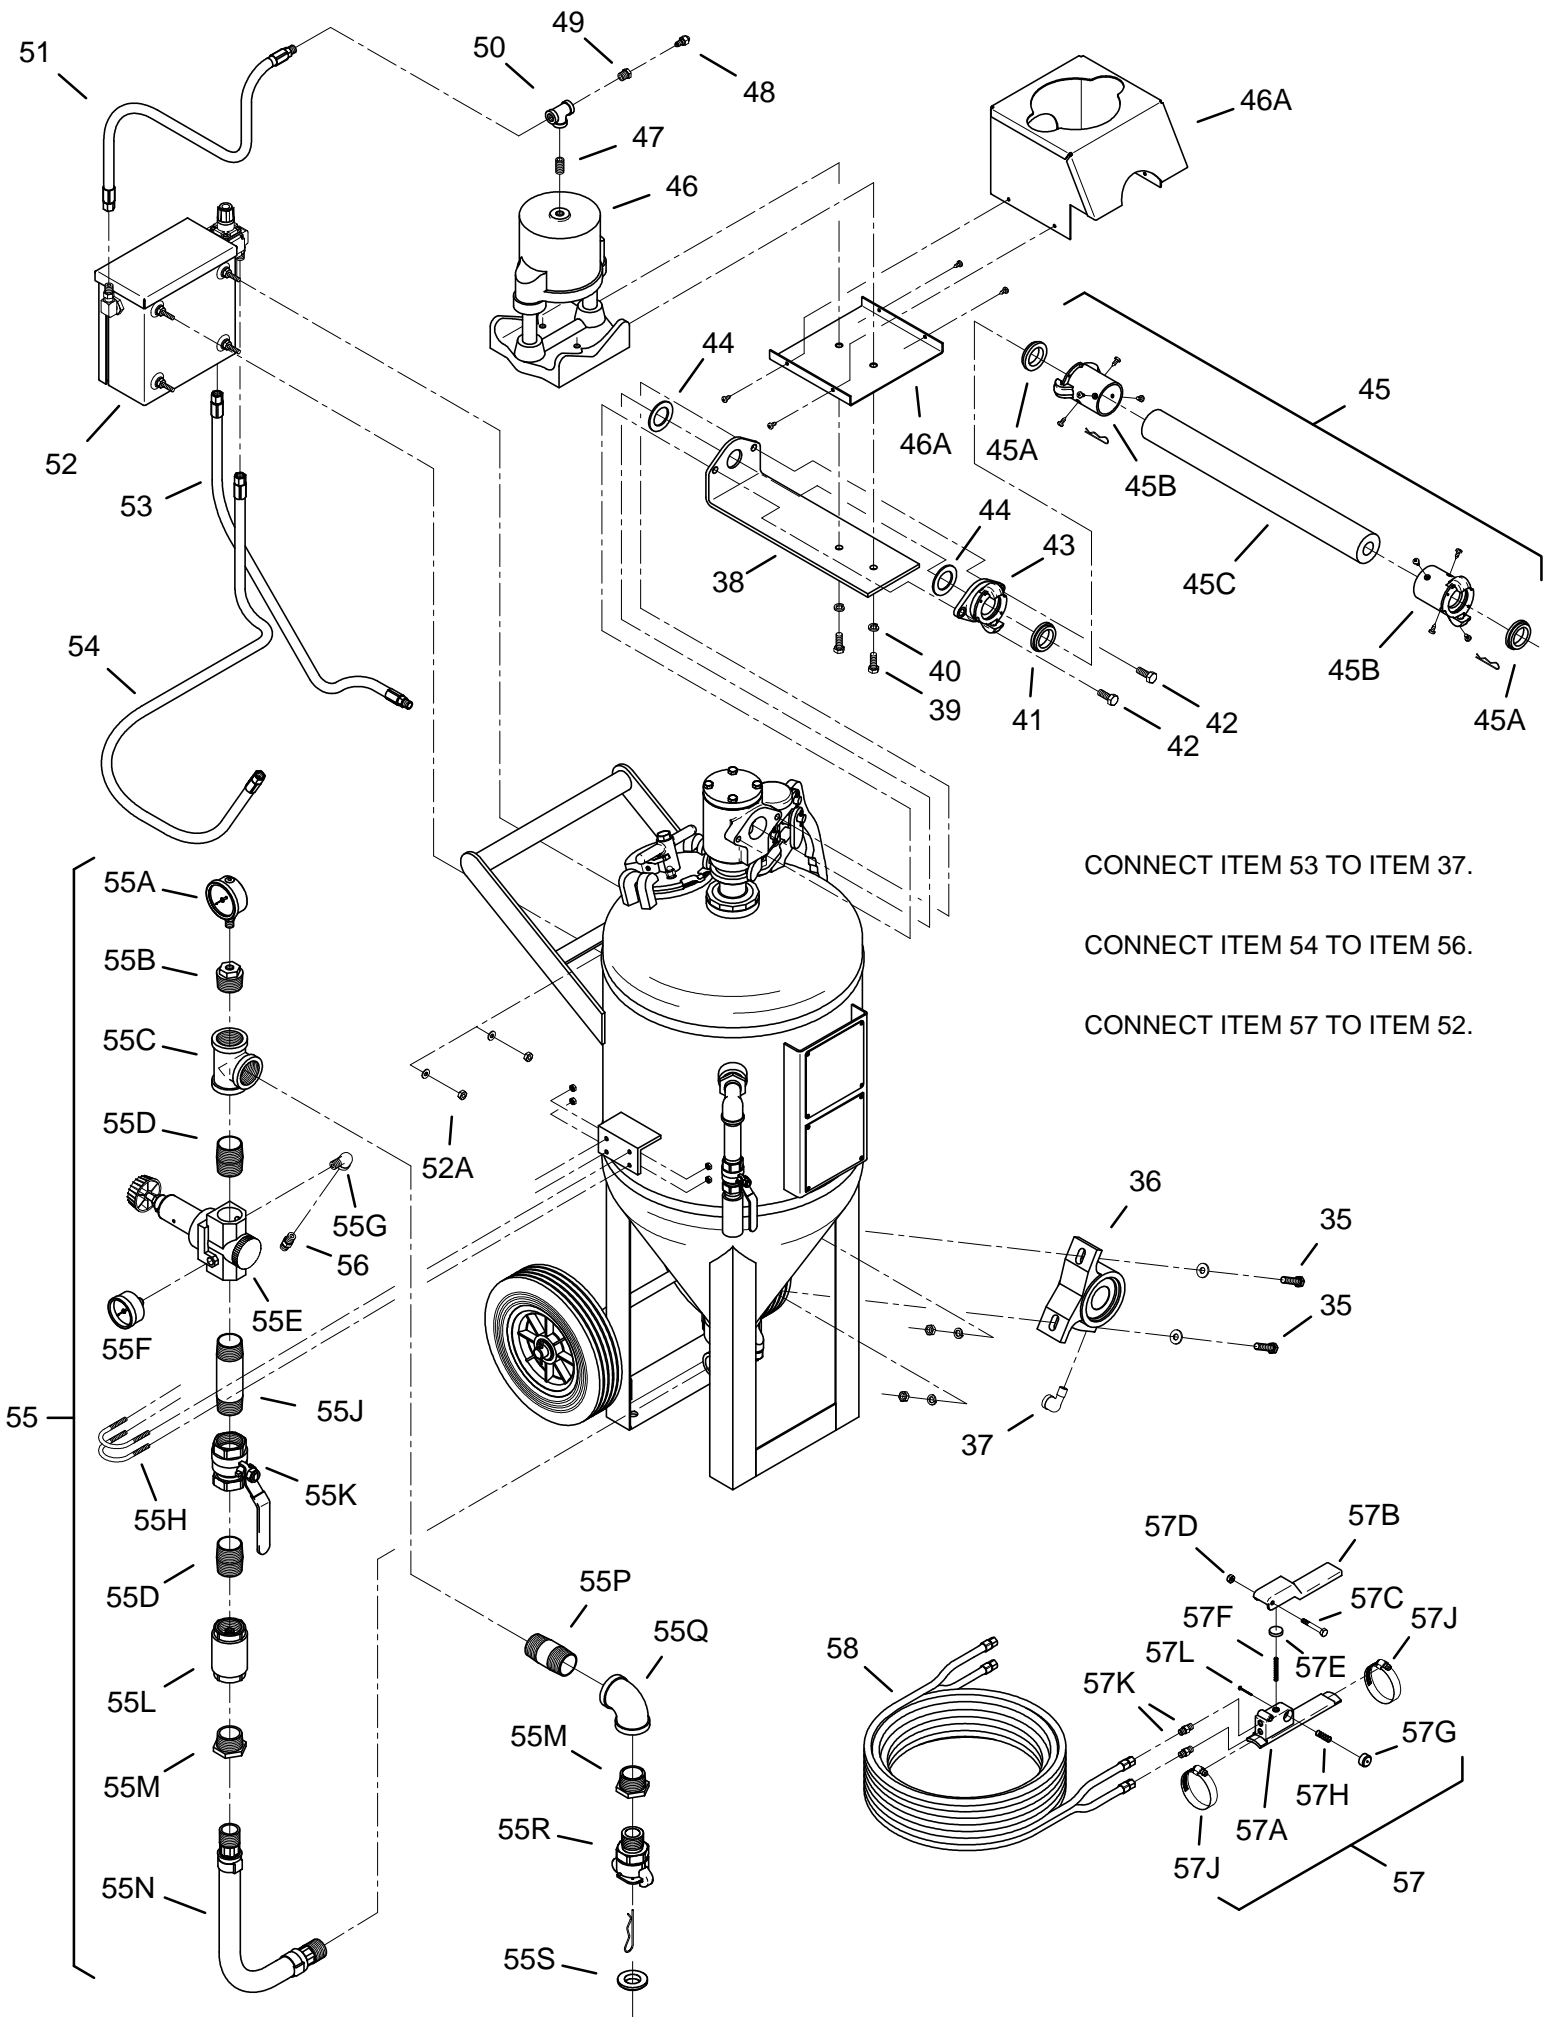

NOTE:
 ITEMS 24, 25 & 26 ARE
 INSTALLED ON THE
 INSIDE OF TANK.

**DB-225 Pneumatic Pinch Valve
134144/002**

Item No.	Description	Part No.	Stock No.	Qty.
1	Outlet Elbow Assembly Complete	M-17	72974/001	1
1A	Outlet Elbow Cap Bolts (4)	M-17-D	82563/001	1
1B	Outlet Elbow Cap	M-17-C	131054/001	1
1C	Outlet Elbow Cap Gasket	M-17-G	131227/001	1
1D	Outlet Elbow Insert Gasket	M-23-G	131147/001	1
1E	Outlet Elbow Insert	M-23	73602/001	1
1F	Outlet Elbow Body	M-17-B	80789/001	1
2	3/4-1/2" Outlet Pipe, 1-5/8" OD	500-2	134613/001	1
3	Packing Gland	M-5-1	131102/001	1
4	Gasket	M-13	131226/001	1
5	Gasket	M-5-G	131225/001	1
5A	Seal (manufactured after 5/15/13)	M-6-S	131226/002	1
6	Rocker Arm Adjusting Screw	AB-8	73464/001	1
7	Rocker Arm	M-3	73481/001	1
8	Abrasive Lever Clevis Pin w/ Cotter Pins	AB-11-S	131070/001	1
9	Pedestal Clevis Pin w/ Cotter Pins	AB-12-S	131069/001	1
10	Rocker Arm Hinge Yoke	AB-75	131113/001	1
11	Pedestal Locking Nut/Fill Cap Hold-Down Screw Locking Nut	AB-75-C	22926/001	2
12	Rocker Arm Acorn Nut (5/8"-11)	AB-8-AN	134687/002	1
13	Rocker Arm Hinge Yoke Adjusting Nut	AB-75-E	131094/001	1
14	Connecting Link w/ Cotter Pins	AB-10	131133/001	1
15	Abrasive Control Lever	AB-9	73500/001	1
15A	Abrasive Control Lever Washers		FBA	4
16	Wheel Cotter Pin	AB-33-C	72804/001	2
17	Wheel Washer	AB-33-W	72803/001	2
18	Wheel	HE-31-2	133734/001	2
19	Air Inlet Body Gasket	AB-1-G	131228/001	1
20	1/2" Air Inlet Nozzle	AB-1-NHD	131125/001	1
21	Air Inlet Body	ABHD-1	73478/001	1
22	Air Inlet Body Lug	AB-47	131231/001	2
23	Air Inlet Body Lug Bolts (2)	AB-47-B	23879/005	1
24	1" x 4" TOE Nipple		131353/001	1
25	1" Elbow	AB-61-T	131867/001	1
26	1" x 3" Nipple	AB-61-S	131861/001	1
27	1" x 3/4" Bushing	AB-61-A	131860/001	1
28	3/4" 90 Degree Street Elbow		131847/001	1
29	3/4" x 4" Nipple	HC-30-N	131392/001	1
30	3/4" Blow-Off Valve (red handle)	AB-61-C	70239/001	1
31	3/4" Close Nipple	RC-23	131859/001	1
32	Blow-Off Restrictor	AB-61-R	68967/001	1
33	Fill Cap Assembly	A-60-1	73600/001	1
33A	Bolt	AB-60-A	70241/001	1
33B	Fill Cap handle w/ Safety Lock	AB-60-H1	72812/001	1
33C	Button Bleeder	BB-1S	69953/001	1
33D	Fill Cap Plate	A-60-D1	131034/001	1
33E	CNG Gasket		72627/001	1
33F	Fill Cap Body	AB-60-B1	131030/001	1
33G	Rubber Fill Cap Gasket	A-13-4 1/4	73603/001	1
33H	Inner Nut	AB-60-E	28578/001	1
33J	Gasket Retainer Plate	A-60-R1	131097/001	1
33K	Outer Nut	AB-60-F	77078/001	1
34	Fill Funnel	SB-15-4 1/4	133837/001	1
35	Vibrator Mounting Bolts, Washers, Lock Washers & Nuts		FBA	2
36	Vibrator		133811/002	1
37	1/4" 90 Degree Street Elbow	RC-16	73813/001	1