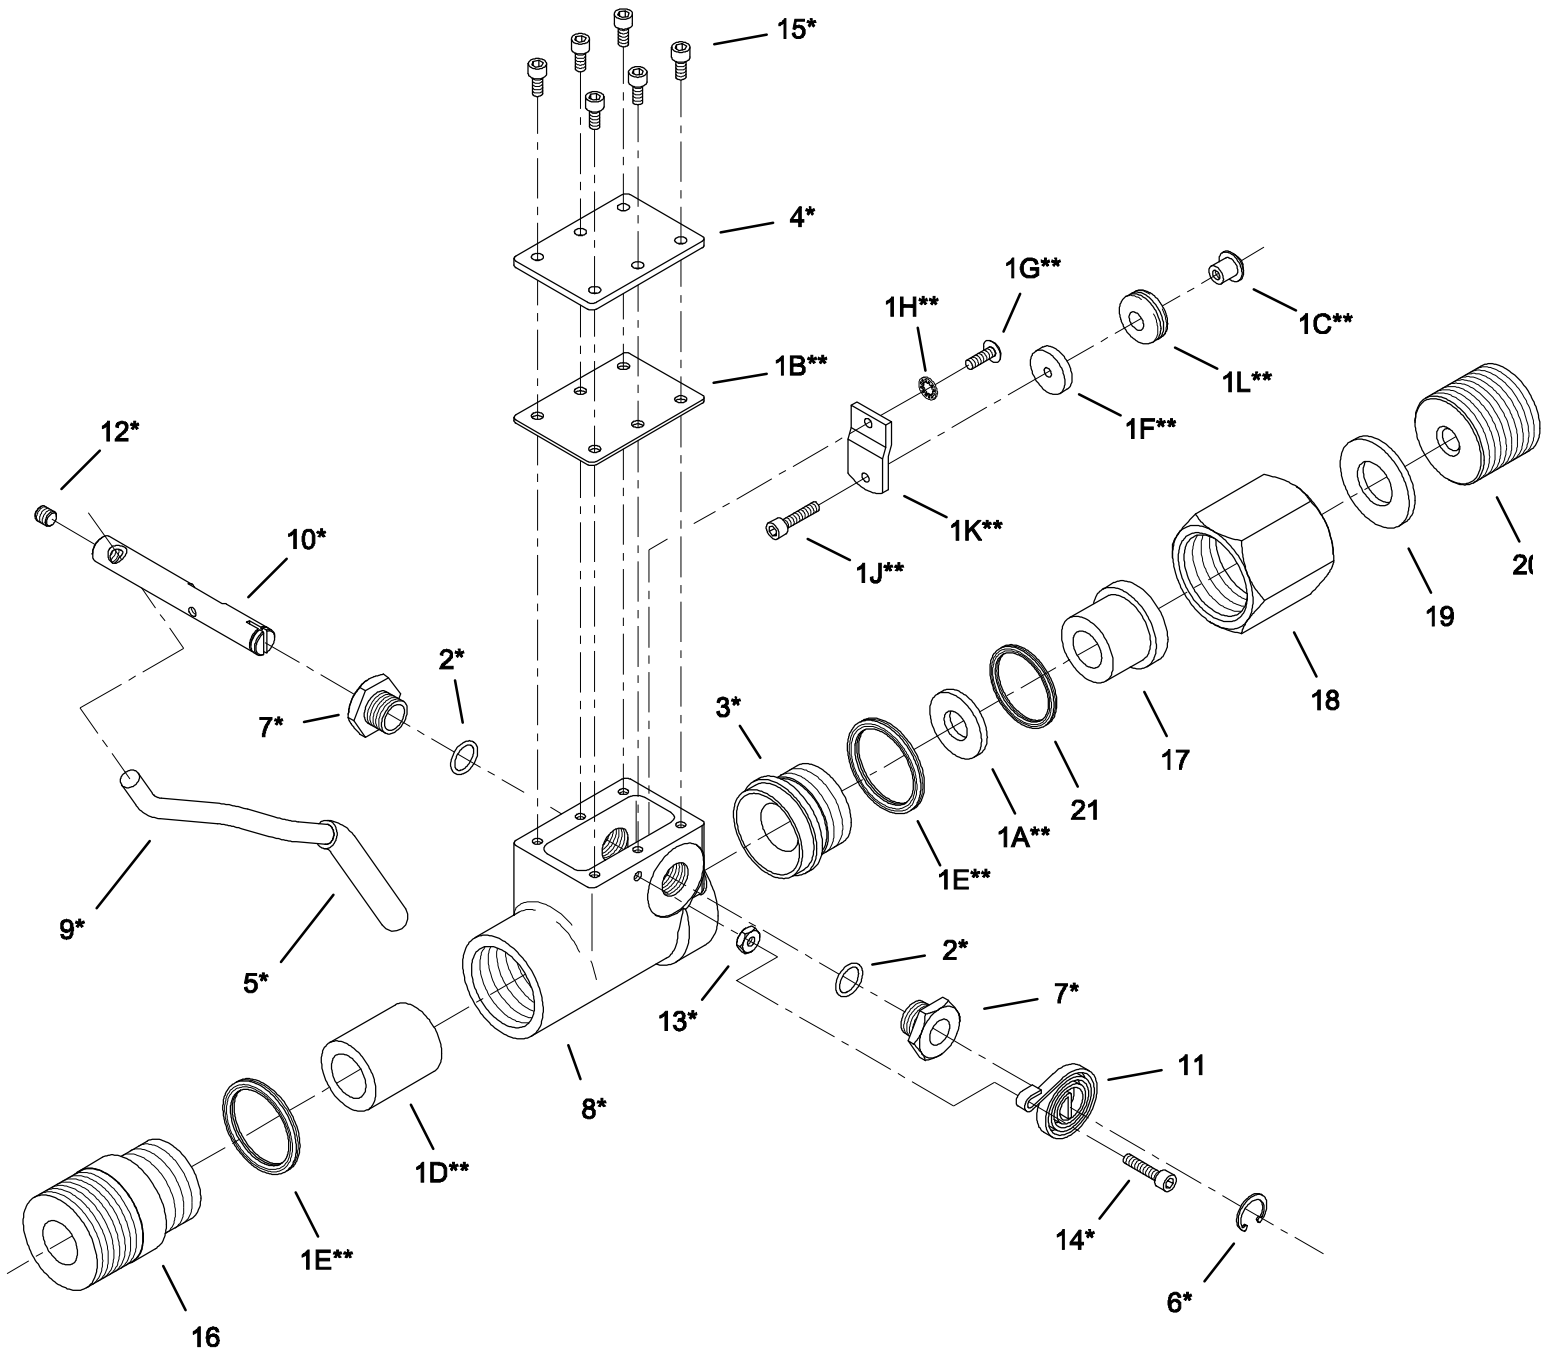

* ITEMS NOT SOLD SEPARATELY.

** ITEMS SOLD AS PART OF REPAIR KIT. ITEMS 1C, 1D, 1E & 1L ALSO SOLD SEPARATELY.

ALL OTHER ITEMS SOLD SEPARATELY.

**Nozzle Head Shut Off Valve
134343/001**

Item No.	Description	Part No.	Stock No.	Qty.
1	Repair Kit	66EVDR	134371/001	1
1A	Rubber Nozzle Washer	66CHW	134202/001	1
1B	Cover gasket	66EVG		1
1C	Valve Disc Stem	66EVST	134514/001	1
1D	Rubber Liner	800-236	134406/001	1
1E	O-Ring	O-219	134340/001	2
1F	Steel Washer	66VW	134460/001	1
1G	Button Socket Screw	800-218		1
1H	Washer	805-034		1
1J	Socket Head Cap Screw	805-533		1
1K	Shutoff Arm	100-041	134714/001	1
1L	Rubber Washer	66RW	134372/001	6
2	Spindle O-Ring	15-30-O	134455/001	2
3	Valve Insert		134438/001	1
4	Cover	100-170	134456/001	1
5	Grip	800-338	134401/001	1
6	Snap Ring	800-149	134457/001	1
7	Threaded Bushing	66TB	134458/001	2
8	Valve Body	100-018		1
9	Valve Handle	66VHD	134491/001	1
10	Valve Spindle	100-070	134459/001	1
11	Torsion Spring	66VSS	134201/001	1
12	Socket Set Screw			1
13	Hex Nut			1
14	Socket Head Cap Screw			1
15	Socket Head Screws (6)			1
16	Coupling		134184/001	1
17	Hardened Spacer		134185/001	1
18	Nozzle Coupling Nut		134183/001	1
19	STG Nozzle Gasket		72626/001	1
20	Aluminum Nozzle Adapter		134336/001	1
21	Hardened Spacer O-Ring	O-123	134340/002	1