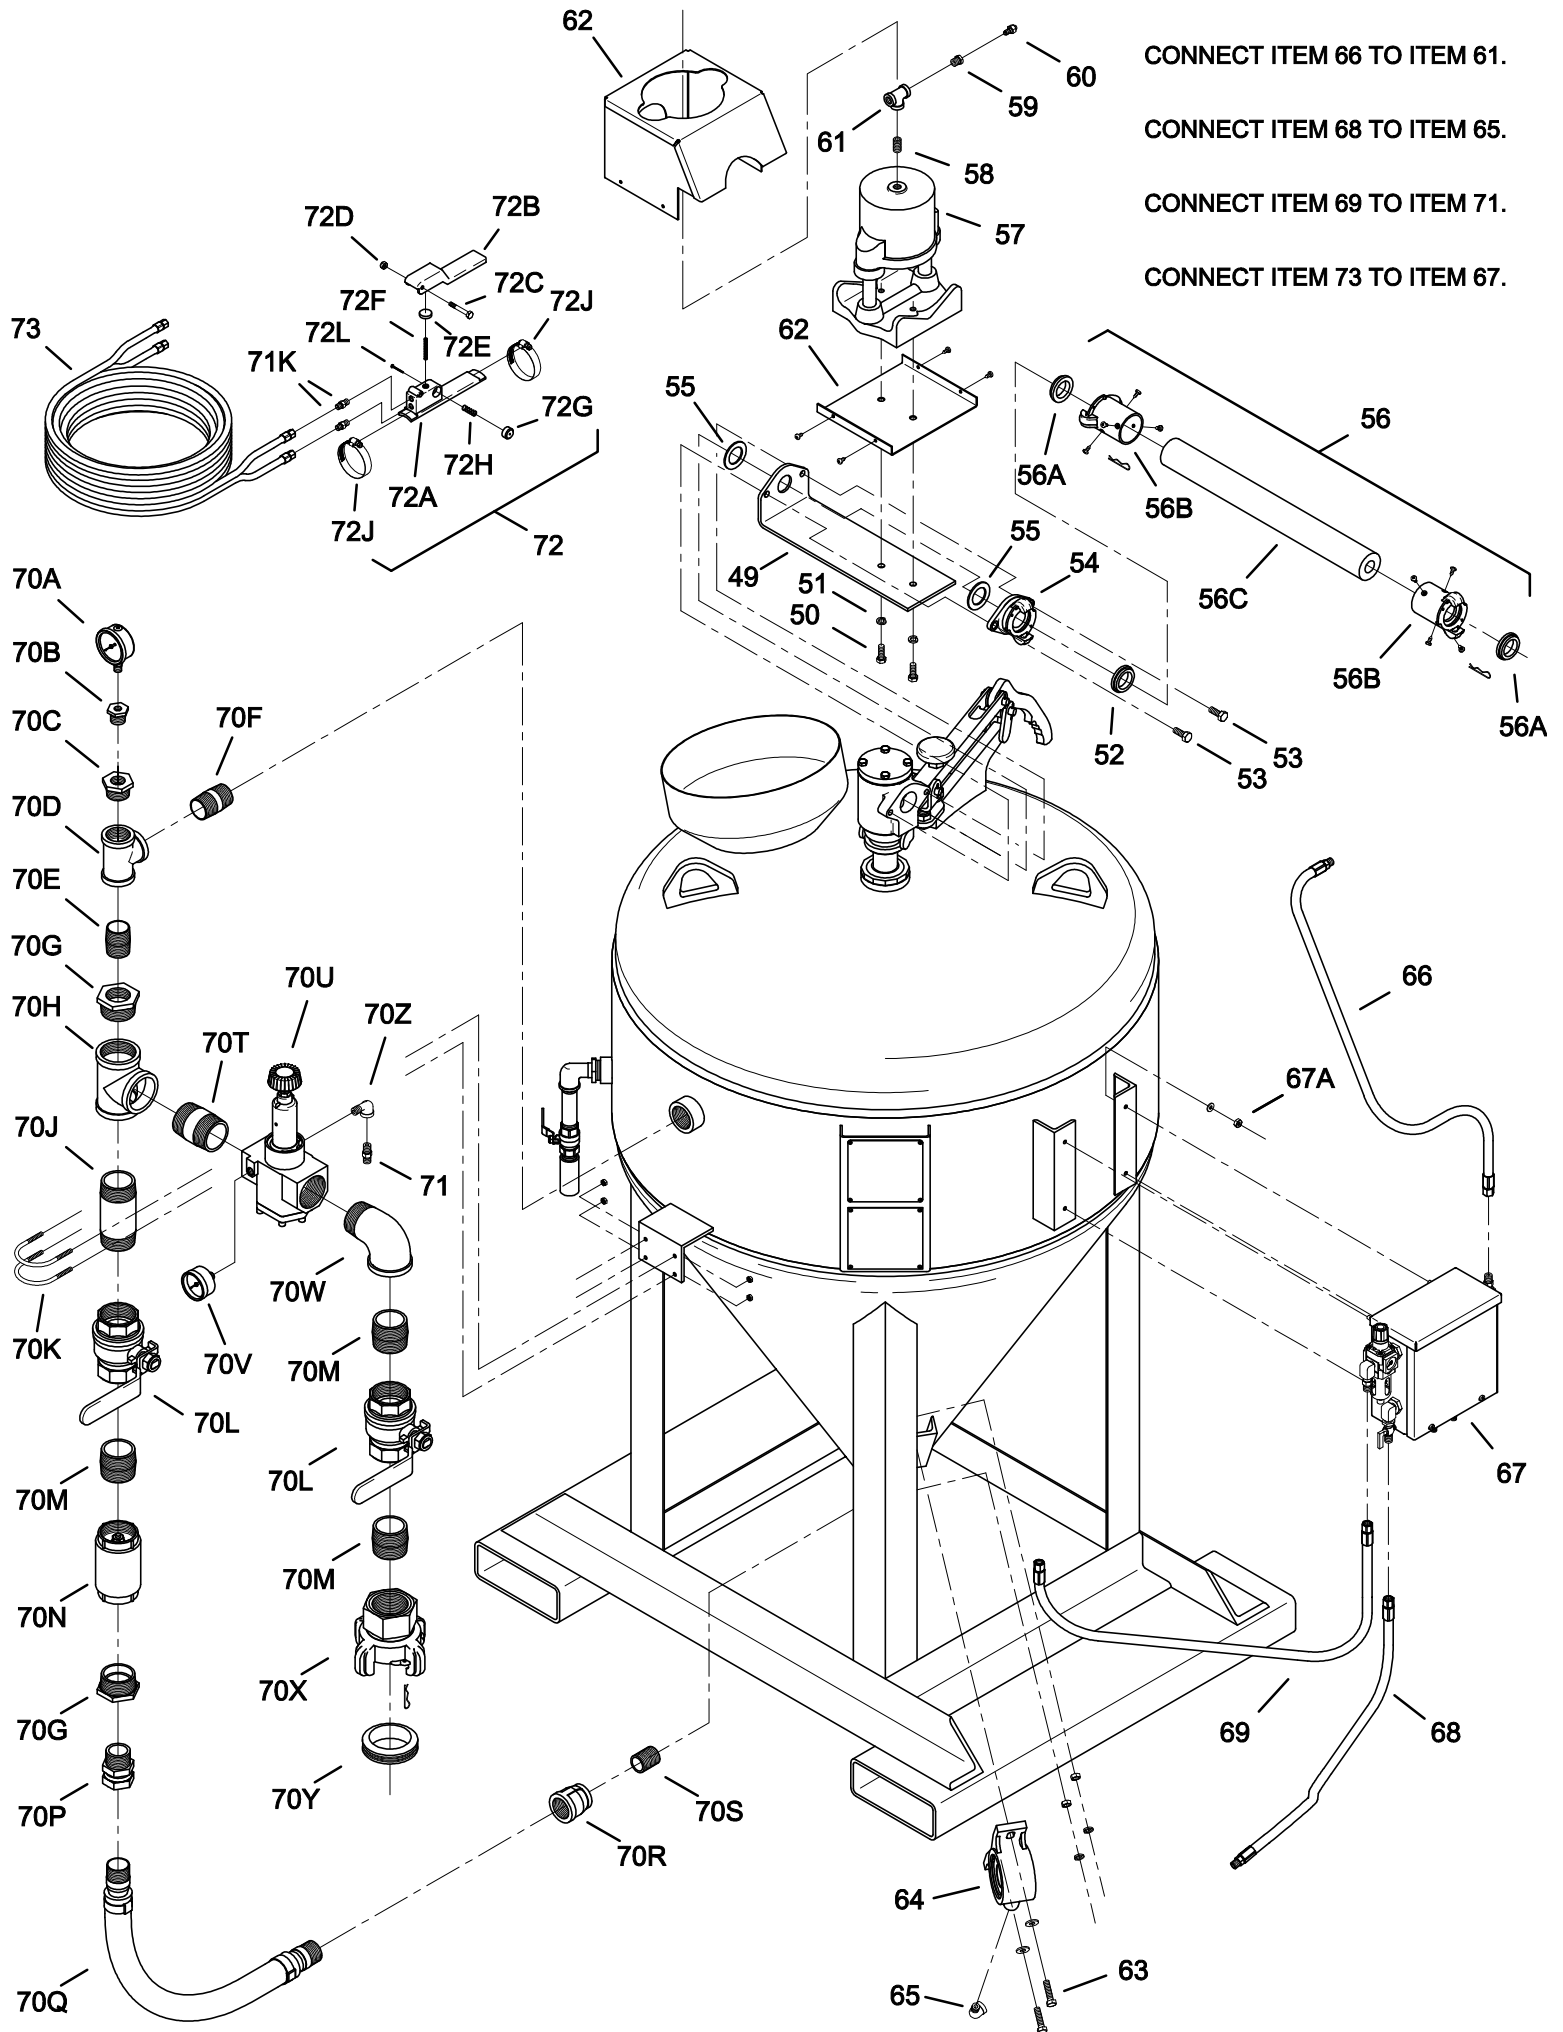

NOTE:
 ITEMS 24-26, 33-36 & 39-48
 ARE INSTALLED ON THE
 INSIDE OF TANK.

DB-1500 & DB-3000 Pneumatic Pinch Valve

Item No.	Description	Part No.	Stock No.	Qty.
1	Outlet Elbow Assembly Complete	HC-17	72856/001	1
1A	Outlet Elbow Cap Bolts (4)	M-17-D	82563/001	1
1B	Outlet Elbow Cap	M-17-C	131054/001	1
1C	Outlet Elbow Cap Gasket	M-17-G	131227/001	1
1D	Outlet Elbow Insert Gasket	M-23-G	131147/001	1
1E	Outlet Elbow Insert	M-23	73602/001	1
1F	Outlet Elbow Body	HC-17-B	80788/001	1
2	52" Outlet Pipe (DB-1500)		134708/001	1
2	74" Outlet Pipe (DB-3000)			1
3	Packing Gland Nut	M-5-1	131102/001	1
4	Gasket	M-13	131226/001	1
5	Gasket	M-5-G	131225/001	1
6	Rocker Arm Adjusting Screw	AB-8	73464/001	1
7	Rocker Arm (long)	B-3-1	73480/001	1
8	Abrasive Lever Clevis Pin w/ Cotter Pins	AB-11-S	731070/001	1
9	Pedestal Clevis Pin w/ Cotter Pins	AB-12-S	131069/001	1
10	Rocker Arm Hinge Yoke	AB-75	131113/001	1
11	Pedestal Locking Nut/Fill Cap Hold-Down Screw Locking Nut	AB-75-C	22926/001	2
12	Rocker Arm Acorn Nut (5/8"-11)		134687/002	1
13	Rocker Arm Hinge Yoke Adjusting Nut	AB-75-E	131094/001	1
14	Connecting Link w/ Cotter Pins		131133/001	1
15	Abrasive Control Lever	AB-9	73500/001	1
16	Abrasive Control Lever Washer		FBA	4
17	Air Inlet Body Gasket	AB-1-G	131228/001	1
18	Air Inlet Nozzle (5/8")	SB-1-NHD	134356/002	1
19	Air Inlet Body	ABHD-1	73478/001	1
20	Air Inlet Body Lug	AB-47	131231/001	2
21	Air Inlet Body Lug Bolts (2)	AB-47-B	23879/005	1
22	1" x 12" Nipple (DB-1500)	FG-68	131400/001	1
22	1" x 28" Nipple (DB-3000)			1
23	1" Elbow	AB-61-T	131867/001	1
24	1" x 3" Nipple	AB-61-S	131861/001	1
25	1" x 3/4" Bushing	AB-61-A	131860/001	2
25A	1" Plug (stand alone units only)			2
26	3/4" 90 Degree Street Elbow		131847/001	2
27	3/4" x 4" Nipple	HC-30-N	131392/001	1
28	3/4" Blow-Off Valve (red handle)	AB-61-C	70239/001	1
29	3/4" Close Nipple	RC-23	131859/001	2
30	Blow-Off Restrictor	AB-61-R	68967/001	1
31	3/4" Overflow Valve (red handle)	AB-61-C	70239/001	1
31A	3/4" Ball Valve (blue handle)		133762/001	2
31B	Safety Tag			1
31C	3/4" Check Valve		133051/001	1
31D	3/4" Crowfoot		132172/001	1
31E	Crowfoot Gasket	M-G-2	73850/001	1
32	Pop-up Lid Snap Ring	M-27-C	131580/001	1
33	Pop-up Lid Gasket			1
34	Pop-up Lid w/ bolt			1
35	Pop-up Assembly			1
35A	Pop-up Boot	M-19-A	131234/001	1
35B				1
35C	Pop-up Piston Snap Ring			1
35D	Pop-up Piston Guide	M-19-K	131038/001	1
35E	Pop-up Piston Stem	M-19-C	131028/001	1
35F				1